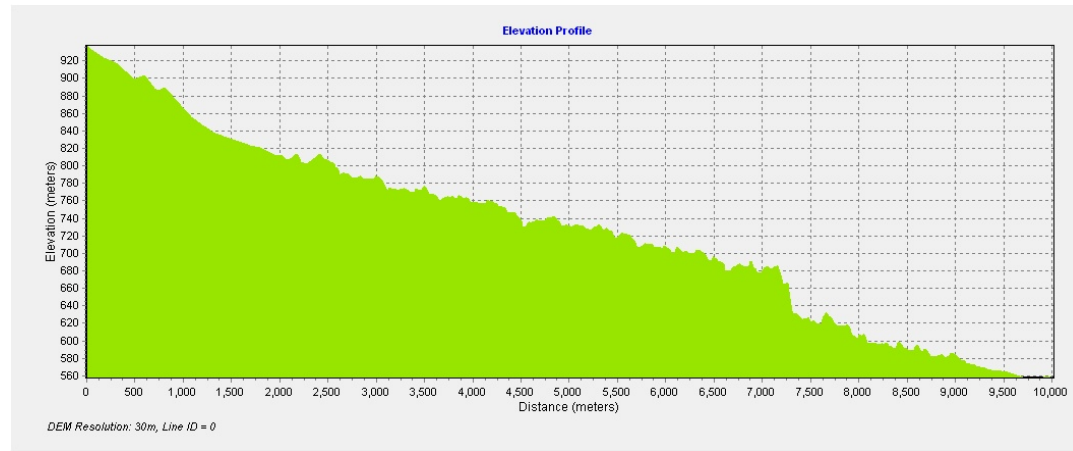

# KOOTENAY SUFFERFEST

## Elevation Profile for Idaho Peak 10k Race

## Elevation Profile for Idaho Peak Mountain Marathon (42.5 km)