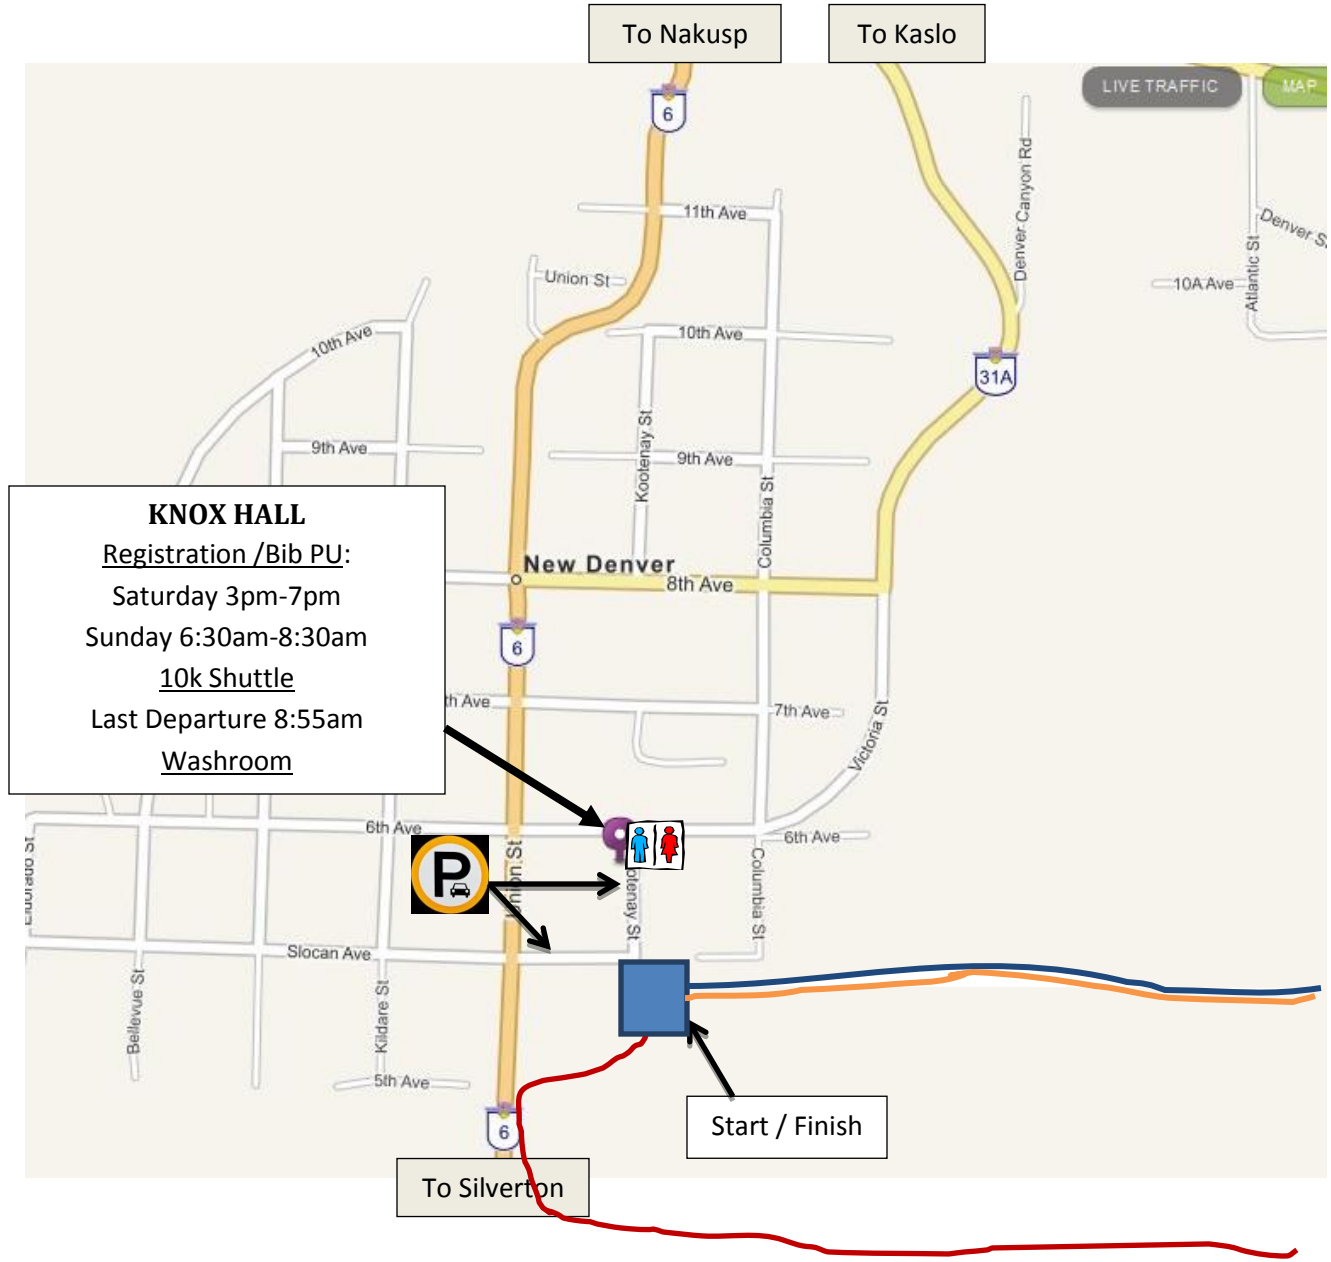

IDAHO PEAK Mt MARATHON & 10k Start / Finish Area

RACE START TIMES:

Idaho Peak Mt Marathon 7:30am

10k Trail Run 9:30am (Start Location of 10K is at 3 Forks...2km up the road to Sandon)

- IPMM Finish
- 10k Finish
- IPMM Start